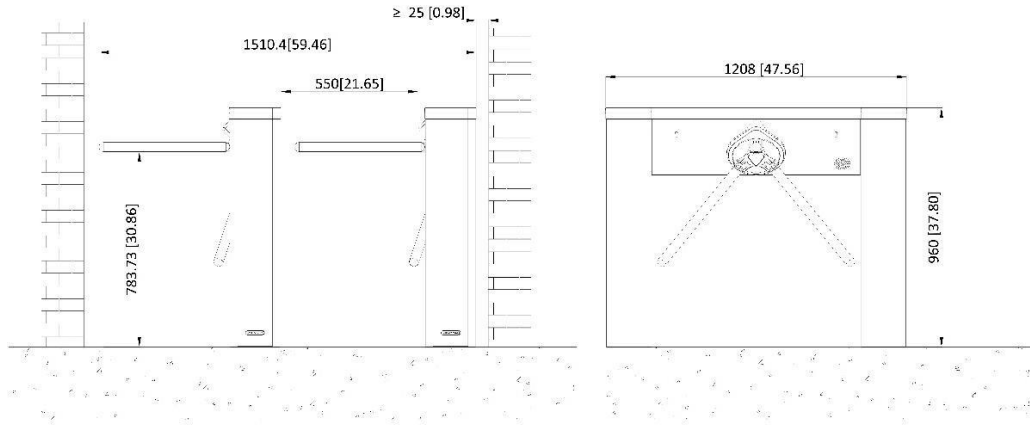

## Specification

<b>System</b>	
Motor	/
MCBF	≥ 3 million times
<b>Network</b>	
Wired network	10/100 Mbps self-adaptive Ethernet
<b>Interface</b>	
Network interface	1
Lock control	2
Exit button	2
Alarm output	2
RS-485	4
RS-232	2
Wiegand	2
Fire alarm input	1
Case input	2
<b>Hardware</b>	
Access controller	Supplied
<b>Capacity</b>	
Card capacity	500,000
Event capacity	500,000
<b>Authentication</b>	
Card	YES
<b>Function</b>	
Configuration via PC Web	Support
Configuration via mobile Web	Support
Audio prompt	Support
Keypad configuration	Support
Communication protocol	ISAPI
<b>General</b>	
Throughput	30 to 60 persons per minute The actual throughput is affected by the person passing rate and passing method.
Lane width	550 mm (21.65")
Barrier material	1.2 mm stainless pipe
Pedestal material	stainless steel 1.5 mm
Power consumption	Standby: 20 W Working: 35 W Peak: 45 W
Working temperature	-20 °C to 65 °C (-4 °F to 149 °F)

# AHALTS ACCESS CONTROL SERIES

Working humidity	0% to 95% (No condensing)
Protective level	IPX4
Dimensions	410 mm × 1180 mm × 1350 mm (16.1" × 46.5" × 53.1")
Weight	41.78 kg (92.11 lb)With package: 51.45 kg(113.43lb)
Power supply method	Power supply: 100 to 120 VAC~ / 200 to 240 VAC~, 50/60 Hz,
Language	Arabic, Indonesian, Japanese, Kazakh, Portuguese (Brazil), Spanish (Mexico), Spanish (Spain), Thai, Russian, English
<b>Configuration</b>	
Module selection	NO
Application environment	Outdoor (waterproof)

## Dimension

FRONT VIEW

SIDE VIEW

Entrance  
PLAN VIEW

Unit: mm [inch]  
SCALE 1:1