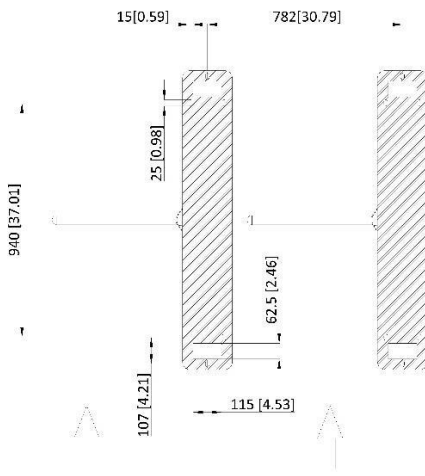

## Specification

<b>System</b>	
Motor	/
MCBF	≥ 3 million times
<b>Network</b>	
Wired network	10/100 Mbps self-adaptive Ethernet
<b>Interface</b>	
Network interface	1
Lock control	2
Exit button	2
Alarm output	2
RS-485	4
RS-232	2
Wiegand	2
Fire alarm input	1
Case input	2
<b>Hardware</b>	
Access controller	Supplied
<b>Capacity</b>	
Card capacity	500,000
Event capacity	500,000
<b>Authentication</b>	
Card	YES
<b>Function</b>	
Configuration via PC Web	Support
Configuration via mobile Web	Support
Audio prompt	Support
Keypad configuration	Support
Communication protocol	ISAPI
<b>General</b>	
Throughput	30 to 60 persons per minute The actual throughput is affected by the person passing rate and passing method.
Lane width	550 mm (21.65")
Barrier material	1.2 mm stainless pipe
Pedestal material	stainless steel 1.5 mm
Power consumption	Standby: 20 W Working: 35 W Peak: 45 W
Working temperature	-20 °C to 65 °C (-4 °F to 149 °F)

# AHALTS ACCESS CONTROL SERIES

Working humidity	0% to 95% (No condensing)
Protective level	IPX4
Dimensions	410 mm × 1180 mm × 1350 mm (16.1" × 46.5" × 53.1")
Weight	41.78 kg (92.11 lb)With package: 51.45 kg(113.43lb)
Power supply method	Power supply: 100 to 120 VAC~ / 200 to 240 VAC~, 50/60 Hz,
Language	Arabic, Indonesian, Japanese, Kazakh, Portuguese (Brazil), Spanish (Mexico), Spanish (Spain), Thai, Russian, English
<b>Configuration</b>	
Module selection	NO
Application environment	Outdoor (waterproof)

## Dimension

FRONT VIEW

SIDE VIEW

Entrance  
PLAN VIEW

Unit: mm [inch]  
SCALE 1:1